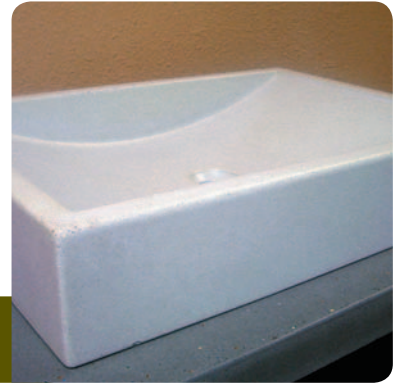

CONCRETE habitat™

Basins

Our shallow basins are a beautiful and creative alternative to ordinary sinks. Each is hand-crafted and designed to sit atop your counter surface.

Shallow Oval

Height: 4"
Length: 22" Width: 16"
Bowl Depth: 3"

Shallow Rectangle

Height: 4"
Length: 22" Width: 16"
Bowl Depth: 3"

Shallow Scoop

Height: 4"
Length: 22"
Width: 16"
Bowl Depth: 3"

Stocked in limited quantities in the following colors:

Fog

Graphite

Ink

Linen

Mocha

Moss

Riverstone

Sawdust

Concrete habitat™ also produces fireplace surrounds, counter surfaces and integral sinks.