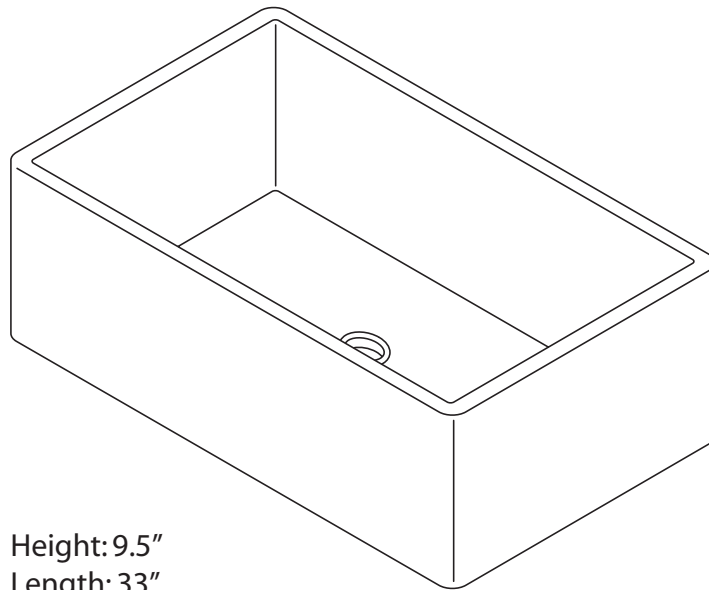

CONCRETE
habitat™

Farm Sink

The Hand Crafted Basin Farm Sink, a perfect statement for kitchens from contemporary to rustic.

Height: 9.5"
Length: 33"
Width: 20"
Thickness: 1.5"
Basin Depth: 8"

Fog

Graphite

Ink