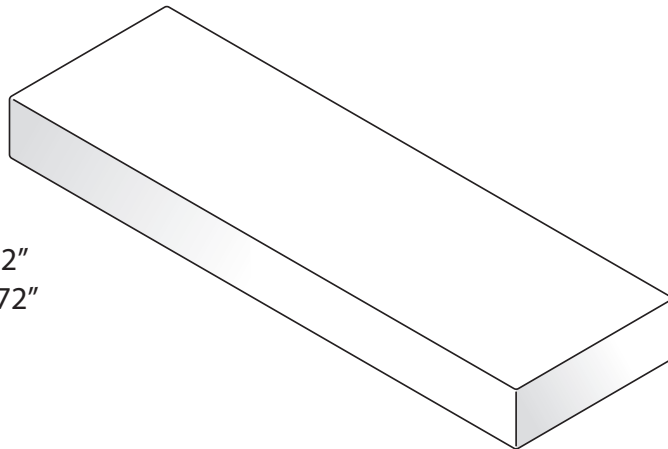

## Hearths

Our hand-crafted hearths will add a beautiful finishing touch to any fireplace. Choose from the 1.5" pad or a hearth block. With cavity-back fabrication, the blocks provide the look of solid concrete without all the weight.

### Hearth Pad

Thickness: 1.5"  
Lengths: 48", 60" & 72"  
Widths: 15" & 18"

### Hearth Block

Thickness: 4", 8" & 12"  
Lengths: 48", 60" & 72"  
Widths: 15" & 18"

Available in the following colors:

Fog

Graphite

Ink

Linen

Mocha