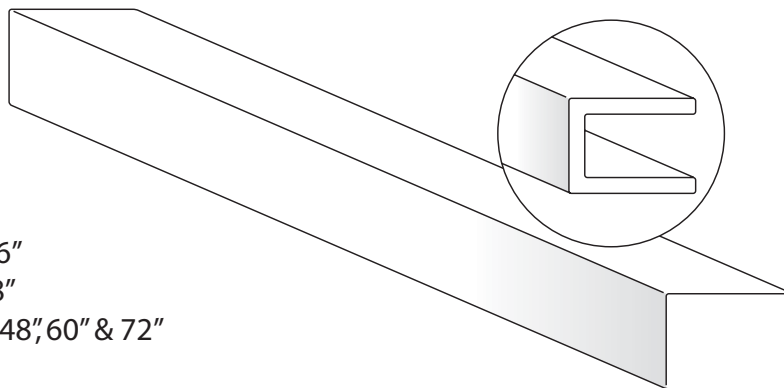

CONCRETE
habitat™

Mantles & Shelves

Highlight any fireplace or use as a stand alone shelf. Our hand-crafted mantles are a beautiful accent for any room in your home. With cavity-back fabrication, installation is simple.

Cross Section

Beveled

Height: 8"
Depth: 10"
Length: 48", 60" & 72"

Cross Section

Block

Height: 6"
Depth: 8"
Length: 48", 60" & 72"

Available in the following colors:

Fog