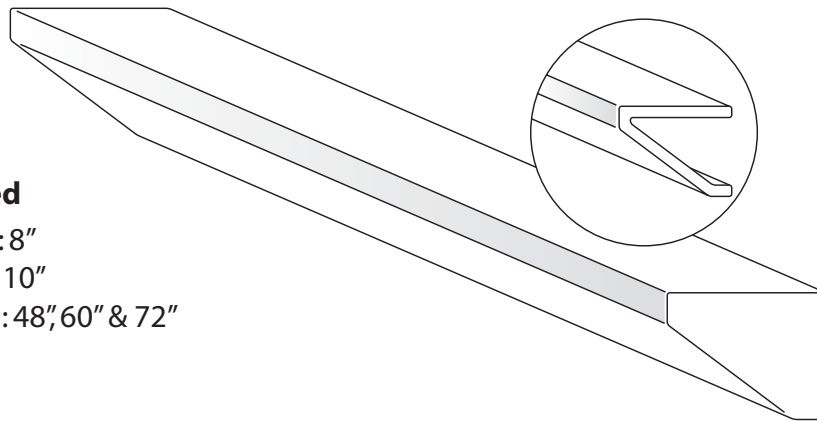

CONCRETE
habitat™

Mantles & Shelves

Highlight any fireplace or use as a stand alone shelf. Our hand-crafted mantles are a beautiful accent for any room in your home. With cavity-back fabrication, installation is simple.

Cross Section

Beveled

Height: 8"
Depth: 10"
Length: 48", 60" & 72"

Cross Section

Block

Height: 6"
Depth: 8"
Length: 48", 60" & 72"

Available in the following colors:

Fog