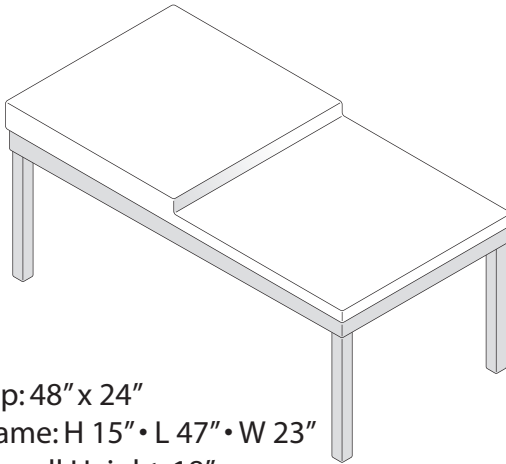

CONCRETE habitat™

Step Tables

Make your living space one of a kind with this unique design, a 3" thick concrete top with a 1.5" integral step. We offer two styles of coffee tables and an end table giving you the flexibility to create your own set. The tops sit on a 1.5" square steel frame base, which is available in a light or dark finish.

Rectangle Coffee

Top: 48" x 24"
Frame: H 15" • L 47" • W 23"
Overall Height: 18"

Square Coffee

Top: 30" x 30"
Frame: H 15" • L 29" • W 29"
Overall Height: 18"

End Table

Top: 30" x 15"
Frame: H 20" • L 29" • W 14"
Overall Height: 23"